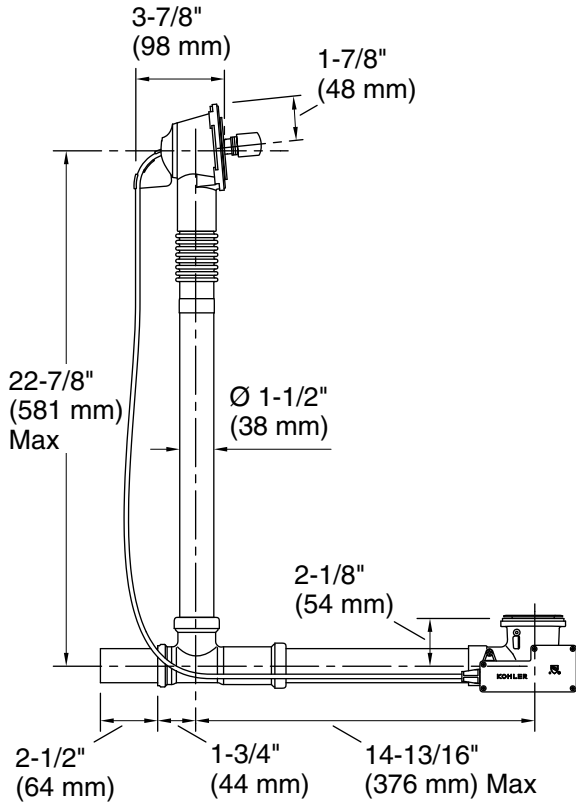

Above-the-Floor