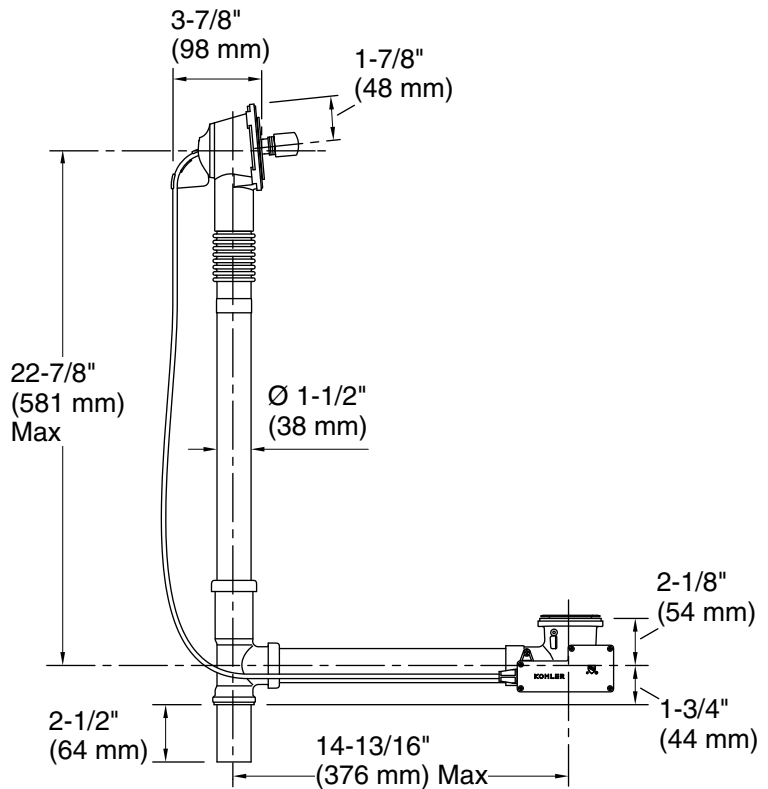

Features

- For use with Tea-for-Two™ baths and whirlpools
- 33" (838 mm) length external cable
- Designed specifically for use with Tea-for-Two bath drain trim (sold separately)
- No internal linkages to minimize the potential for clogging

Material

- Solid-brass construction for durability and reliability

Installation

- Above- or through-floor installation
- Can be installed and tested without required trim kit

Codes/Standards

ASME A112.18.2/CSA B125.2

KOHLER® One-Year Limited Warranty

See website for detailed warranty information.

Above-the-Floor

Through-the-Floor

Technical Information

All product dimensions are nominal.

Drain included: Yes